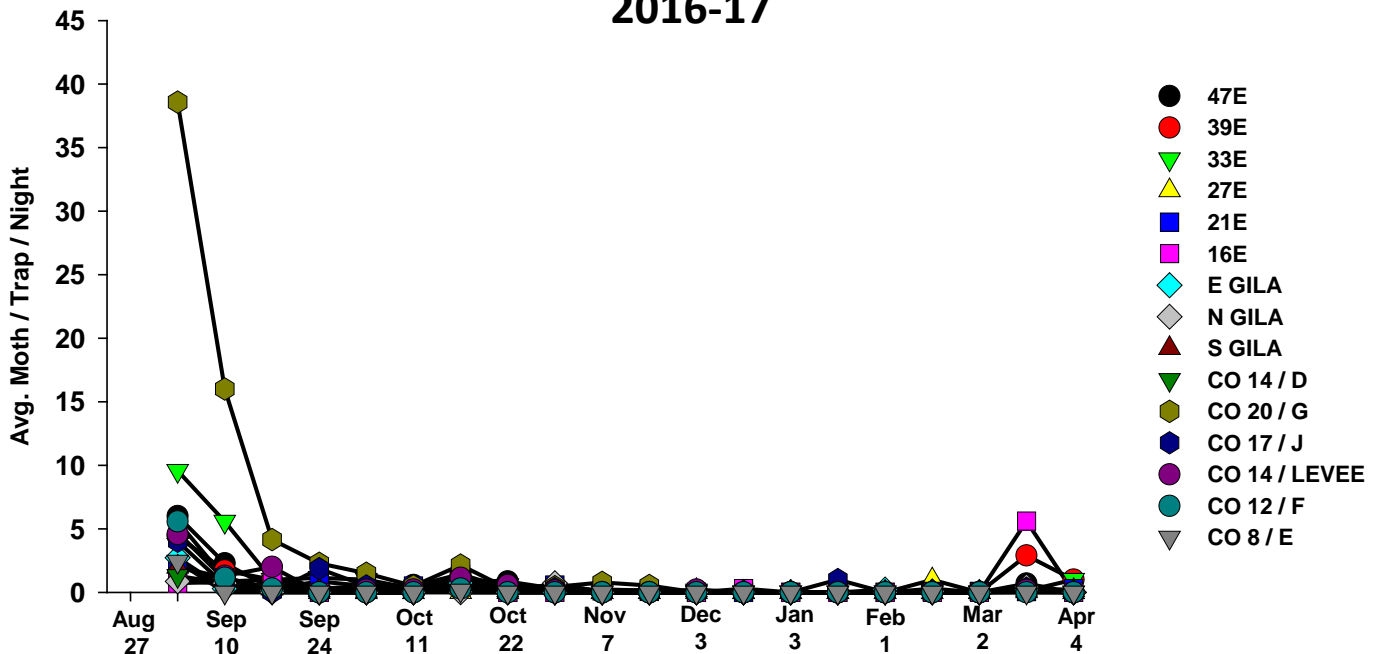

The pests being monitored include: corn earworm, beet armyworm, cabbage looper using pheromone traps; aphids, thrips, leafminers and whiteflies using yellow sticky traps. Traps are checked weekly and data is available in the bi-weekly Veg IPM updates. If a PCA or grower is interested in weekly counts, those can be made available by contacting us. A total of 15 trapping locations have been established in the following areas (approximate location):

# Area-wide Insect Trapping Network

North Gila Valley

### Corn Earworm

2017-18

### Corn Earworm

2016-17