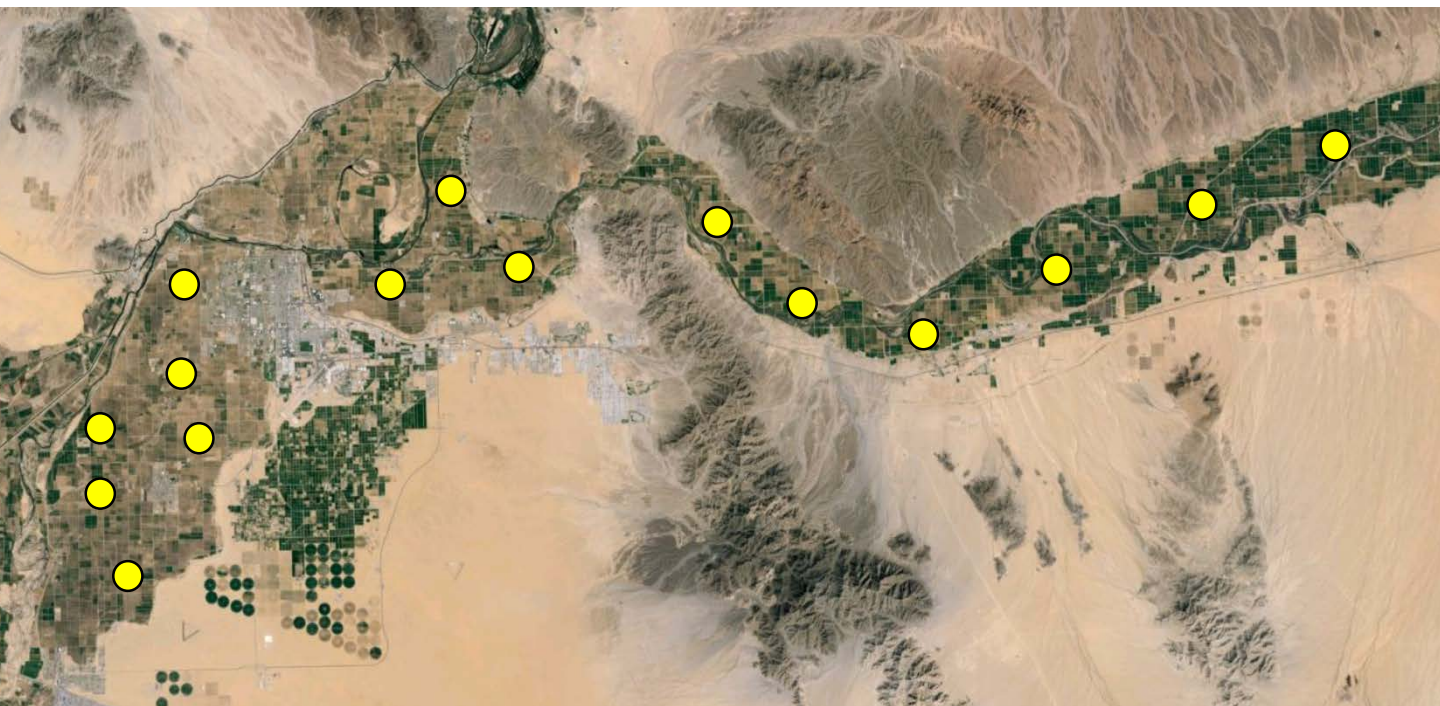

## Areawide Insect Trapping Network

The project is designed to measure the activity and movement of adult populations of a number of key pests. The project is being funded by the *Arizona Iceberg Lettuce Research Council*, and will hopefully provide an indication of when pest activity (e.g., corn earworm moth flights) is increasing based on pheromone / sticky trap captures.

The pests being monitored include: corn earworm, beet armyworm, cabbage looper using pheromone traps; aphids, thrips, leafminers and whiteflies using yellow sticky traps. Traps are checked weekly and data is available in the bi-weekly Veg IPM updates. If a PCA or grower is interested in weekly counts, those can be made available by contacting us. A total of 15 trapping locations have been established in the following areas (approximate location):

### Trap Locations

---

<b>1</b>	<b>Tacna/Texas Hill</b>	<b>47E and Co. 2 St.</b>
<b>2</b>	<b>Tacna/Roll</b>	<b>38E and Co. 4 St.</b>
<b>3</b>	<b>Roll/Wellton</b>	<b>33E and Co. 7 St.</b>
<b>4</b>	<b>Wellton</b>	<b>27E and Co. 10 St.</b>
<b>5</b>	<b>Dome Valley</b>	<b>21E and Co. 8 St.</b>
<b>6</b>	<b>Dome Valley</b>	<b>17E and Co. 6 St.</b>
<b>7</b>	<b>East Gila Valley</b>	<b>10E and Hwy 95</b>
<b>8</b>	<b>North Gila Valley</b>	<b>Laguna Dam Rd and Co. 3 St</b>
<b>9</b>	<b>South Gila Valley</b>	<b>5E and 24 st.</b>
<b>10</b>	<b>Yuma Valley</b>	<b>Co. 14 and Ave D</b>
<b>11</b>	<b>Yuma Valley</b>	<b>Co. 19 and Ave G</b>
<b>12</b>	<b>Yuma Valley</b>	<b>Co. 21 and Ave I</b>
<b>13</b>	<b>Yuma Valley</b>	<b>Co. 15 and Ave H</b>
<b>14</b>	<b>Yuma Valley</b>	<b>Co. 12 and Ave F</b>
<b>15</b>	<b>Yuma Valley</b>	<b>Co. 8 and Ave E</b>

# Area-wide Insect Trapping Network

North Gila Valley