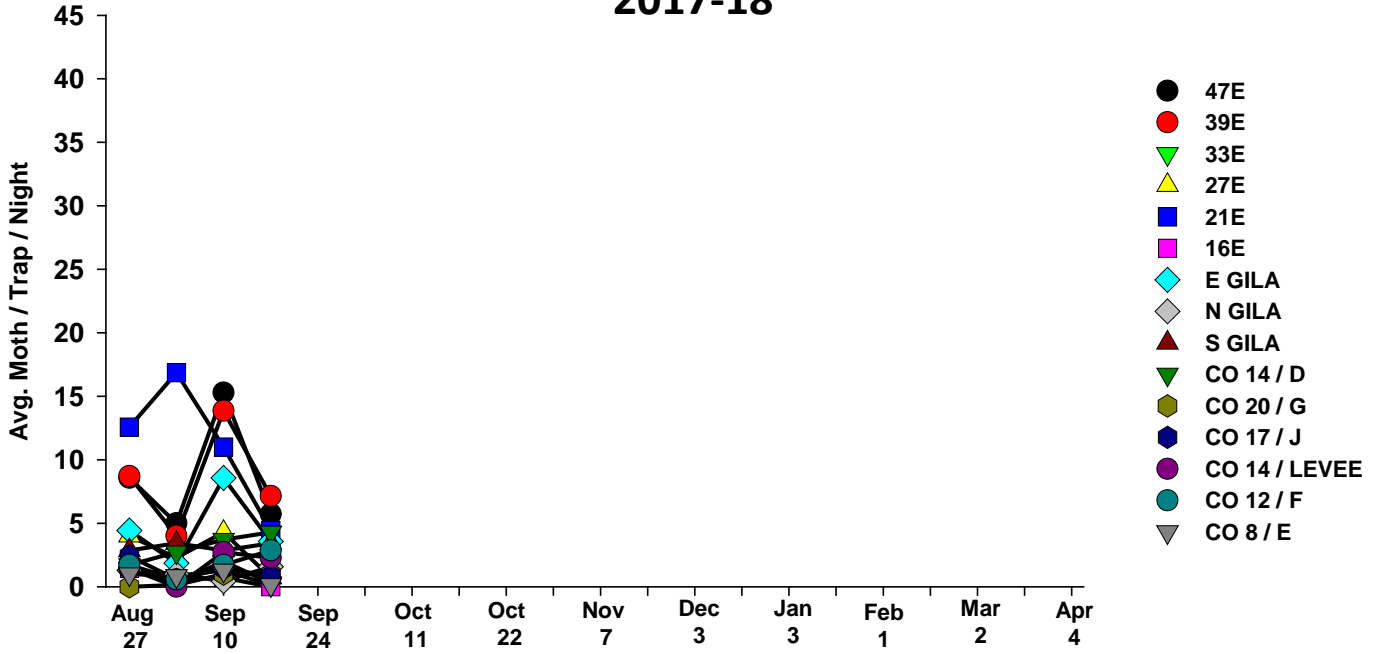

Corn Earworm

2017-18